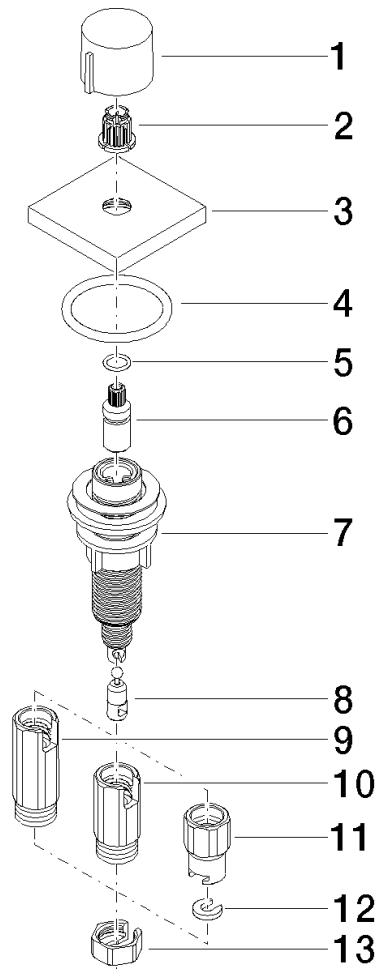

**Strainer waste with control handle - Brushed Dark Platinum**

LOT

10 711 970

- control for single basin
- including adapter for Bowden cable

Fits LOT

	Brushed Dark Platinum	10 711 970-99
	Chrome	10 711 970-00
	Brushed Platinum	10 711 970-06
	Platinum	10 711 970-08
	Durabass (23kt Gold)	10 711 970-09
	Dark Chrome	10 711 970-19
	Brushed Durabass (23kt Gold)	10 711 970-28
	Matte Black	10 711 970-33
	Brushed Champagne (22kt Gold)	10 711 970-46
	Champagne (22kt Gold)	10 711 970-47
	Brushed Chrome	10 711 970-93

10 711 970

mm [inches]

10 711 970

Parts for other finishes can be found here: [Chrome](#)

**Spare parts list**

No.	Item Number	Name	Quantity used	Delivery time
1	09 20 97 030-99	handle	1	30
2	90 12 12 002 00 90	fixing cap	1	2
3	09 27 87 007-99	rosette	1	30
4	90 14 10 043 00 90	seal	1	2
5	09 14 10 042 90	seal	1	2
6	09 29 06 087-99	spindle	1	-
Spare part can no longer be ordered, please order the replacement item				
7	04 30 01 029 00 90	adaptor	1	2
8	09 24 03 175 90	adaptor	1	2
9	09 11 10 073-07	connection	1	30
10	09 11 10 074-07	connection	1	30
11	09 11 10 079-07	connection	1	30
12	09 30 11 087 90	disc	1	2
13	09 23 30 024-07	nut	1	30